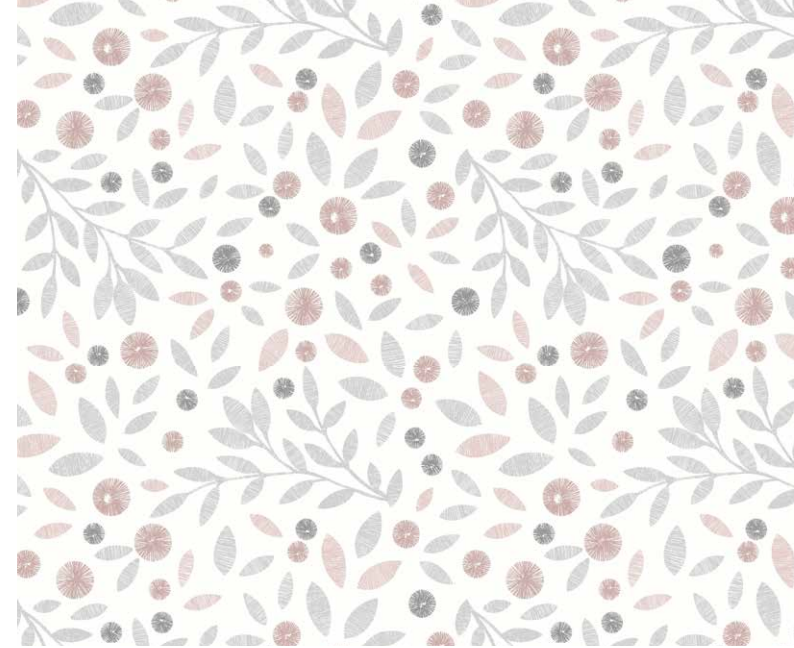

KITCHEN/DINING